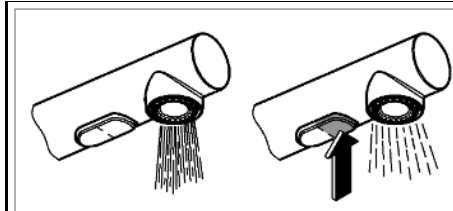

PROJECT		REF		REV	ITEM CODE	
LOCATION		DATE			PAGE	

SANITARY WARE SPECIFICATION SHEET