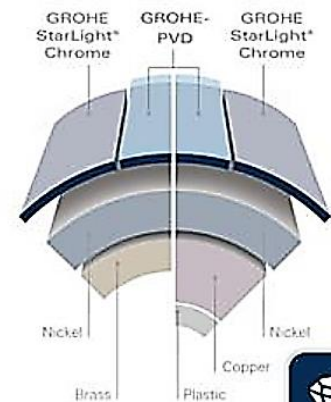

GROHE StarLight®

GROHE surface hardness

GROHE scratch resistance

Note:

* All information of the above is for the reference only. No prior notice is made if any changes.