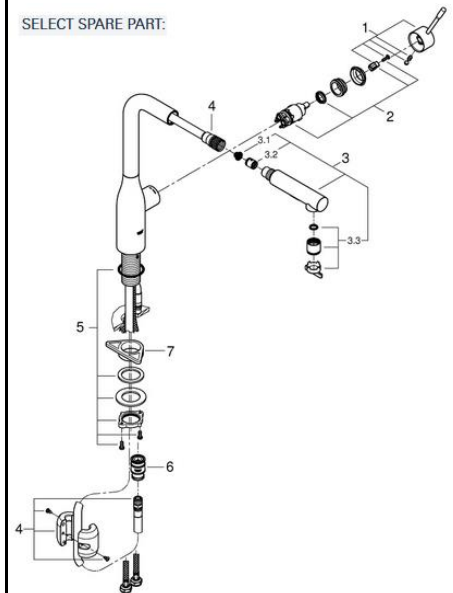

Note: YouTube™ ([Grohe 30270000](https://www.youtube.com/watch?v=IjzKCfJVZkM)) <https://www.youtube.com/watch?v=IjzKCfJVZkM>

PROJECT		REF		REV	ITEM CODE	
LOCATION		DATE			PAGE	

SANITARY WARE SPECIFICATION SHEET

Pull-out comfort shower head with spray jet and shower jet

Pull-out comfort shower head with spray jet and shower jet

SELECT SPARE PART:

Pos.-nr.	Prod. Description	Order-nr.
1	Lever	46927000
2	Cartridge	46580000
3	Hand shower	46926000
3.1	Dirt strainer	0676800M
3.2	Non-return valve	08565000
3.3	Flow straightener	48275000
4	Shower hose	48293000
5	Shank fastening assembly	48384000
6	Coupling piece	46338000
7	Support plate	05334000