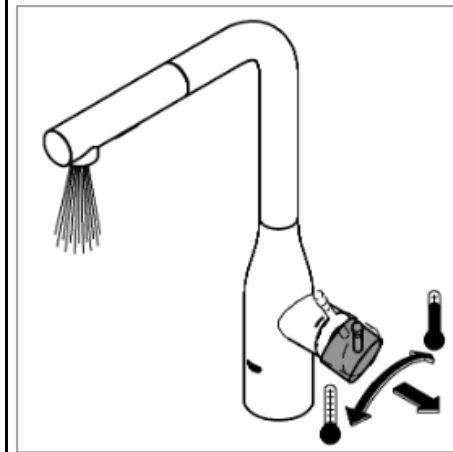

PROJECT		REF		REV	ITEM CODE	
LOCATION		DATE			PAGE	

SANITARY WARE SPECIFICATION SHEET

Item Descriptions	GROHE (Germany) "Essence" Chrome plated 3/8" single-lever sink mixer with pull-out dual spray
Dimensions	L204 x W122 x H348 mm
Model	30270000
Finish / Material	Chrome Plated
Country of origin	Germany
Manufacturer	GROHE Limited
Supplier	Acme Sanitary Ware Co. Ltd Mr. Eric Wong/ Mr. Don Yuen
Contact Tel/Fax	(852) 2388-7171 / (852) 2710-8012
E-mail	acme@acmesanitary.com.hk
Website	www.acmesanitary.com.hk

Illustration/ Drawing

"Essence" Single-lever sink mixer

- high spout
- single hole installation
- **GROHE StarLight** chrome finish
- **GROHE SilkMove** 28 mm ceramic cartridge
- flow straightener
- **pull-out dual spray** - switches back and forth between regular flow and spray
- diverter: laminar spray/**SpeedClean** shower jet
- automatic return to laminar spray
- metal spray
- swivel tubular spout
- swivel area 360°
- integrated non-return valve
- protected against backflow
- flexible connection hoses
- rapid installation system
- integrated temperature limiter
- min. recommended pressure 1.0 bar

Pull-out comfort shower head with spray jet and shower jet

Pull-out comfort shower head with spray jet and shower jet

SELECT SPARE PART:

Pos.-nr.	Prod. Description	Order-nr.
1	Lever	46927000
2	Cartridge	46580000
3	Hand shower	46926000
3.1	Dirt strainer	0676800M
3.2	Non-return valve	08565000
3.3	Flow straightener	48275000
4	Shower hose	48293000
5	Shank fastening assembly	48384000
6	Coupling piece	46338000
7	Support plate	05334000