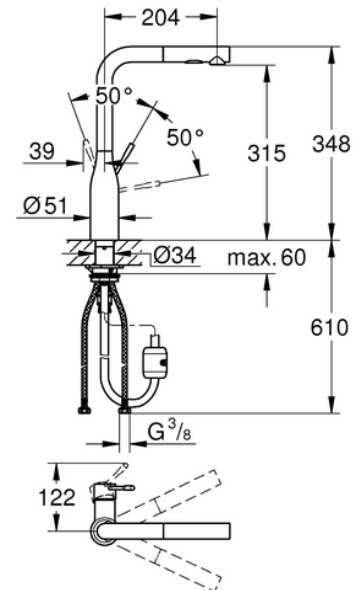

PROJECT		REF		REV	ITEM CODE	
LOCATION		DATE			PAGE	

SANITARY WARE SPECIFICATION SHEET

Item Descriptions	GROHE (Germany) "Essence" Chrome plated 3/8" single-lever sink mixer with pull-out dual spray
Dimensions	L204 x W122 x H348 mm
Model	30270000
Finish / Material	Chrome Plated
Country of origin	Germany
Manufacturer	GROHE Limited
Supplier	Acme Sanitary Ware Co. Ltd Mr. Eric Wong/ Mr. Don Yuen
Contact Tel/Fax	(852) 2388-7171 / (852) 2710-8012
E-mail	acme@acmesanitary.com.hk
Website	www.acmesanitary.com.hk

Illustration/ Drawing

"Essence" Single-lever sink mixer

- high spout
- single hole installation
- **GROHE StarLight** chrome finish
- **GROHE SilkMove** 28 mm ceramic cartridge
- flow straightener
- **pull-out dual spray** - switches back and forth between regular flow and spray
- diverter: laminar spray/**SpeedClean** shower jet
- automatic return to laminar spray
- metal spray
- swivel tubular spout
- swivel area 360°
- integrated non-return valve
- protected against backflow
- flexible connection hoses
- rapid installation system
- integrated temperature limiter
- min. recommended pressure 1.0 bar

Note: YouTube™ ([Grohe 30270000](https://www.youtube.com/watch?v=IjzKCfJVZkM)) <https://www.youtube.com/watch?v=IjzKCfJVZkM>

PROJECT		REF		REV	ITEM CODE	
LOCATION		DATE			PAGE	

SANITARY WARE SPECIFICATION SHEET

Pull-out comfort shower head with spray jet and shower jet

Pull-out comfort shower head with spray jet and shower jet

SELECT SPARE PART:

Pos.-nr.	Prod. Description	Order-nr.
1	Lever	46927000
2	Cartridge	46580000
3	Hand shower	46926000
3.1	Dirt strainer	0676800M
3.2	Non-return valve	08565000
3.3	Flow straightener	48275000
4	Shower hose	48293000
5	Shank fastening assembly	48384000
6	Coupling piece	46338000
7	Support plate	05334000